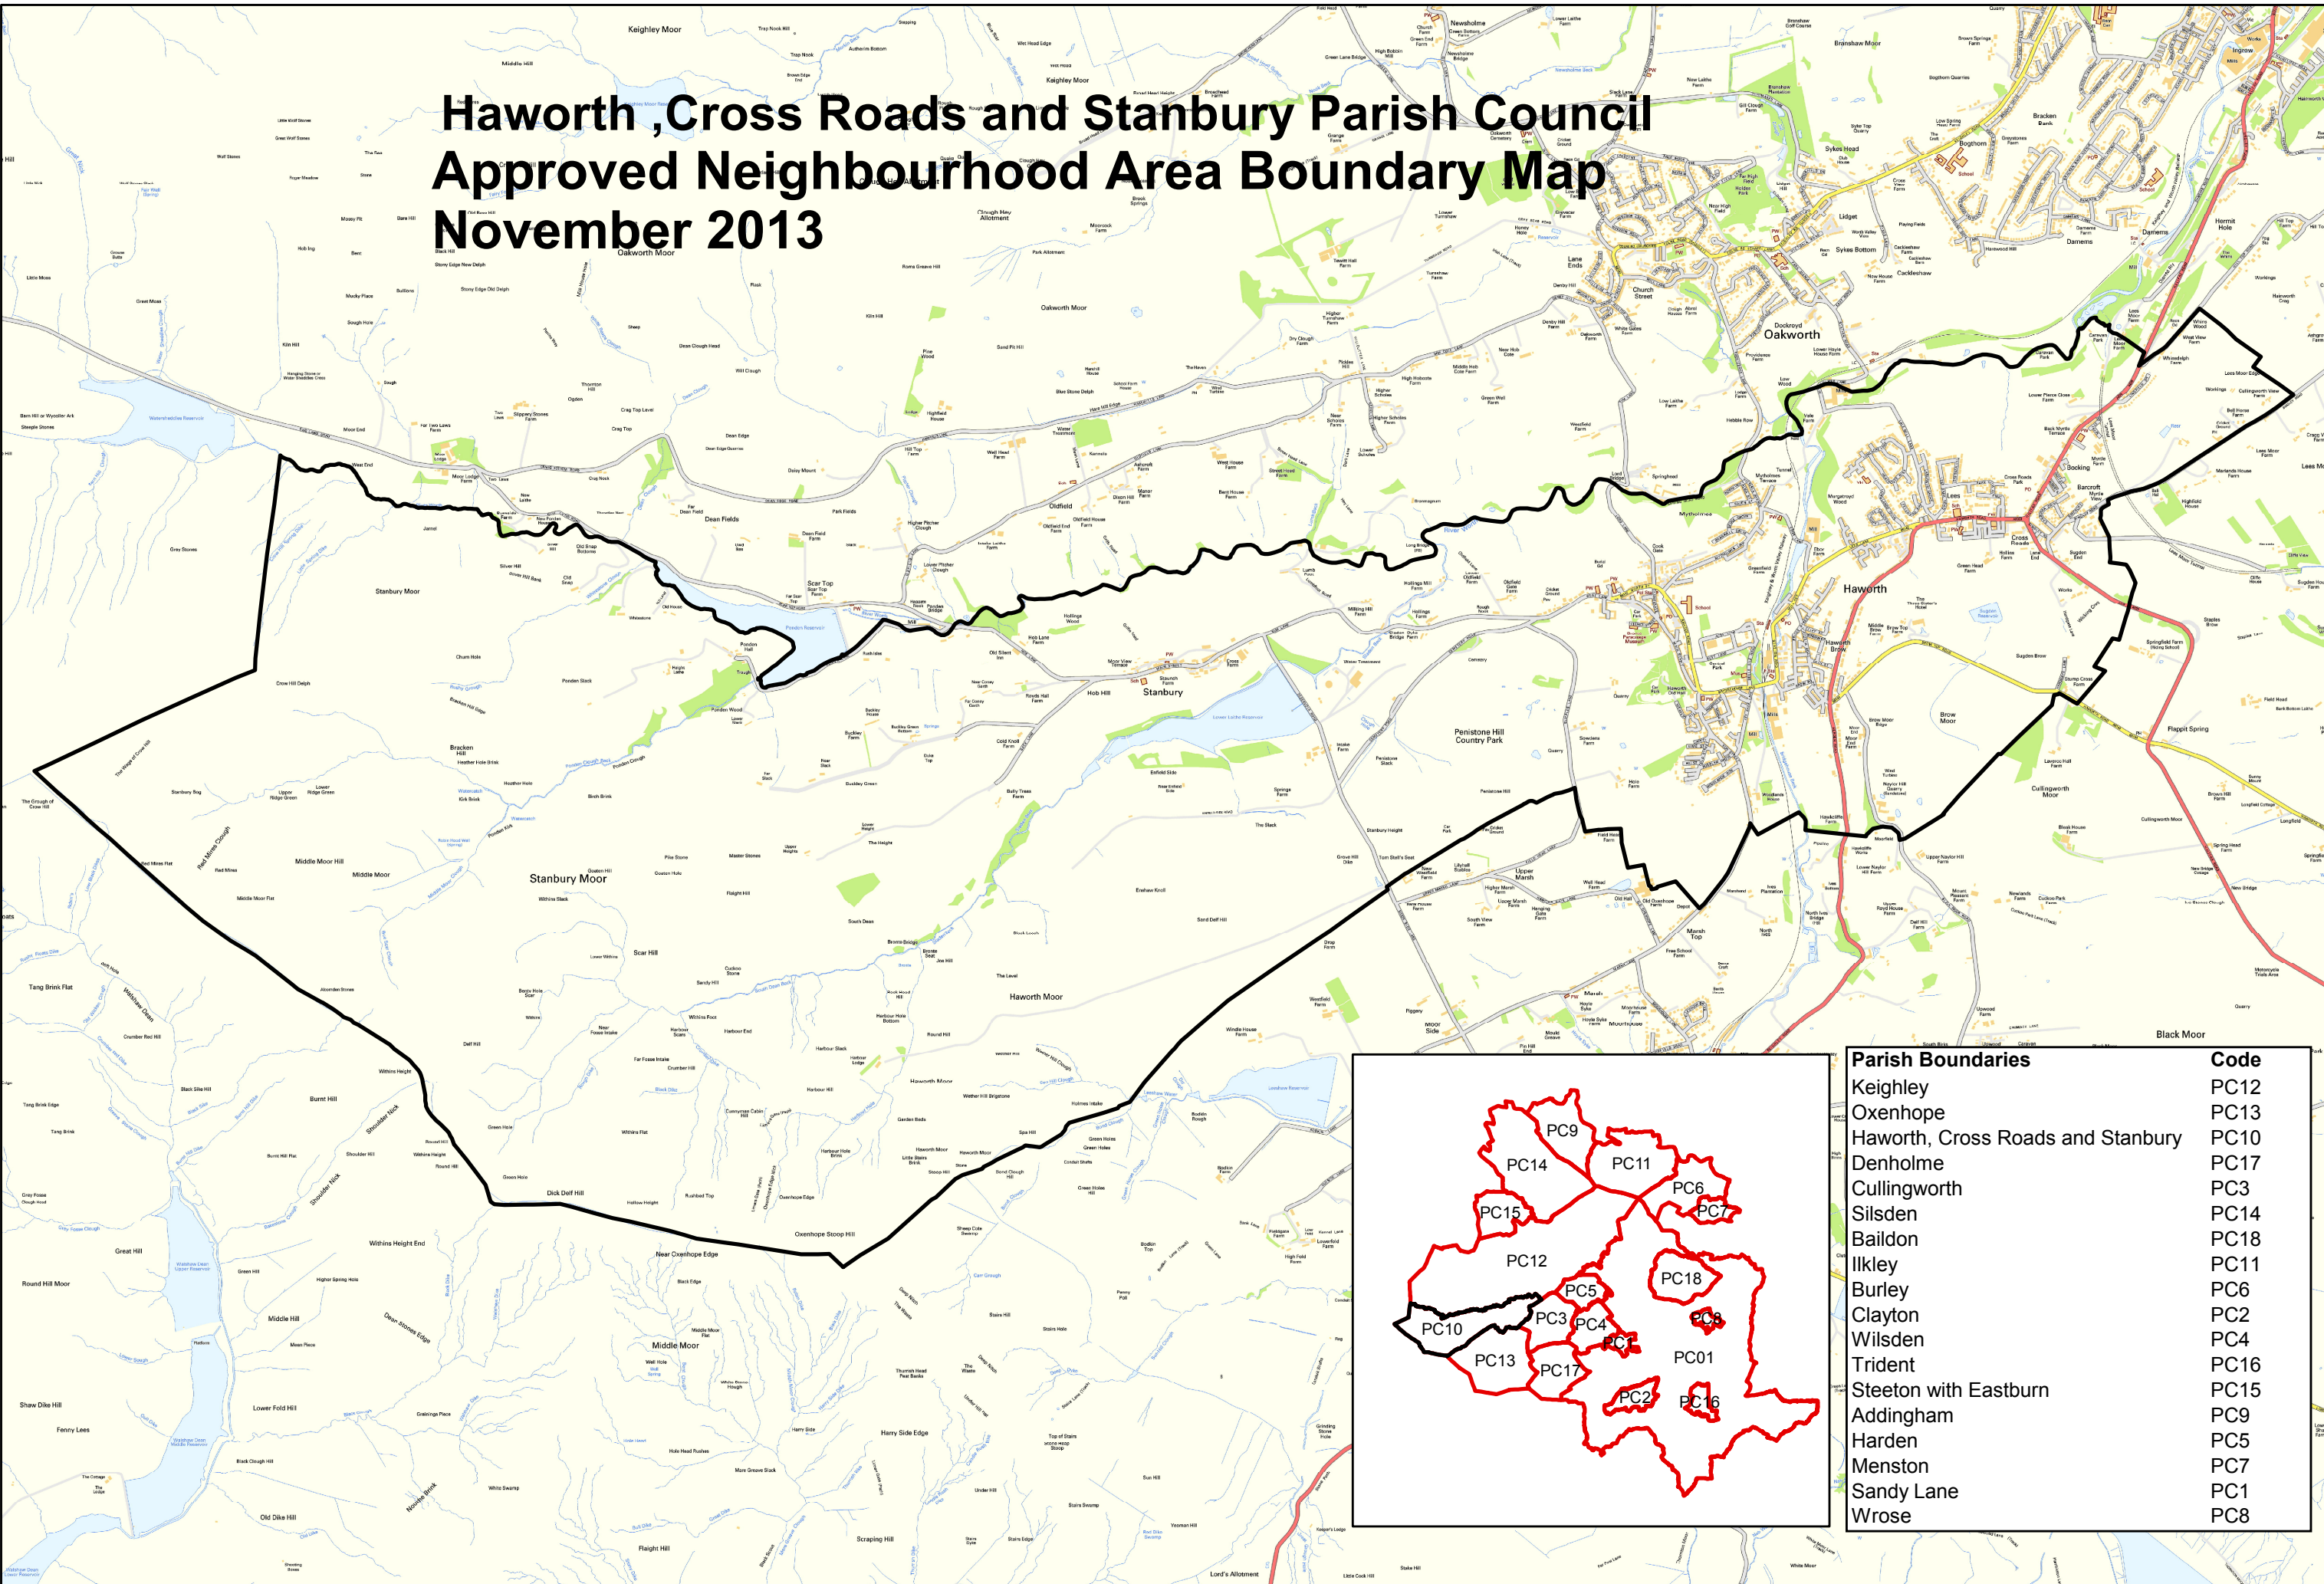

Haworth, Cross Roads and Stanbury Parish Council Approved Neighbourhood Area Boundary Map November 2013

Parish Boundaries	Code
Keighley	PC12
Oxenhope	PC13
Haworth, Cross Roads and Stanbury	PC10
Denholme	PC17
Cullingworth	PC3
Silsden	PC14
Baildon	PC18
Ilkley	PC11
Burley	PC6
Clayton	PC2
Wilsden	PC4
Trident	PC16
Steeton with Eastburn	PC15
Aaddingham	PC9
Harden	PC5
Menston	PC7
Sandy Lane	PC1
Wrose	PC8

Map Author: Stephen Davis, Business Support Services, 01274 437258